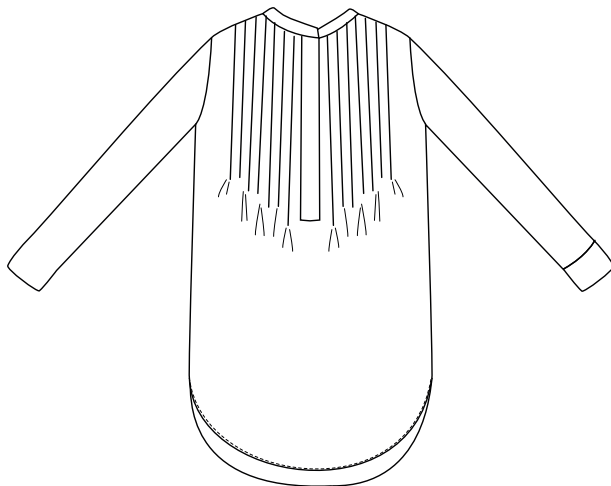

### Elegant singlet II

Jersey - 94% tencel, 6% elastaani

55 EUR

	XS	S	M	L	XL	XXL
Length	55	55	57	59	59	X
Chest	36	38	40	42	45	X
Sleeve	1	1	1	1	1	X

Dark grey

Dove peach

### Empire blouse

Jersey - 94% tencel, 6% elastaani

66 EUR

	XS	S	M	L	XL	XXL
Length	65	65	67	69	69	X
Chest	44	46	48	50	53	X
Sleeve	33	33	35	37	37	X

Peach pink

rajah burned  
yellow

Polly black