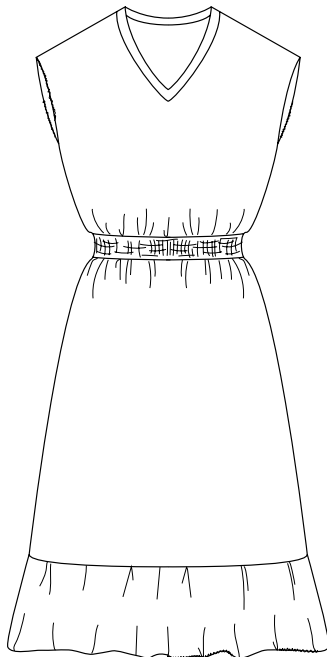

Hedda dress

Jersey - 94% tencel, 6% elastaani

93 EUR

	XS	S	M	L	XL	XXL
Length	115	115	117	119	120	X
Chest	47	49	51	53	56	X
Sleeve	20	21	22	23	24	X