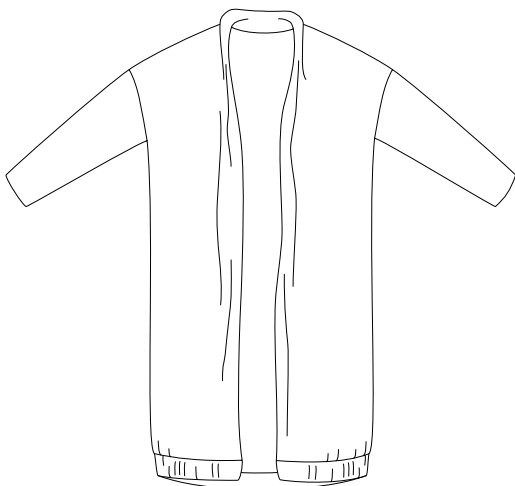

### Morningmist sweater

Jersey - 96% viskoosi, 4% elastaani

77 EUR

Length  
Chest  
Sleeve

	XS	S	M	L	XL	XXL
Length	61	61	63	65	65	X
Chest	59	61	63	66	69	X
Sleeve	49	49	51	53	53	X

Sunny yellow