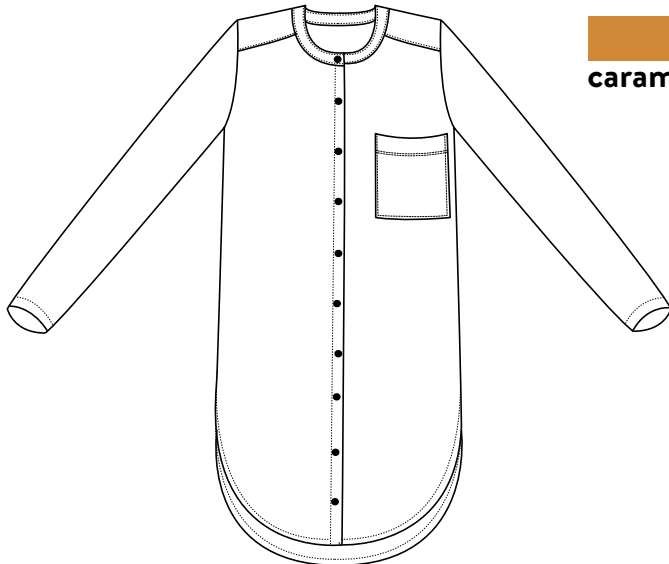

Clarence dress

Jersey - 70% modaali, 30% polyesteri

99 EUR

	XS	S/M	L/XL	XXL
Length	95	98	101	101
Chest	54	57	61	65
Sleeve	57	59	61	61

*XXL vain värissä Roadtrip black