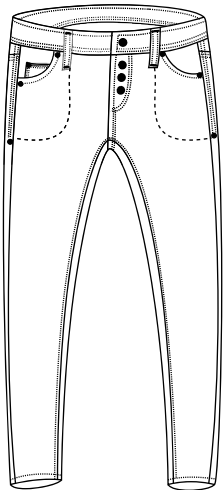

### Wish come true dress

Jersey - 94% tencel, 6% elastaani

93 EUR

	XS	S	M	L	XL	XXL
Length	113	113	115	117	117	X
Chest	41	43	45	48	52	X
Sleeve	29	29	30	31	31	X

  
black

### Concrete stretch jeans

Twill - 98% puuvilla, 2% elastaani

110 EUR

	XS	S	M	L	XL	XXL
Waist	35	37	39	41,5	44	X
Length	72	74	76	78	80	X

  
raw blue

  
striped blue

### Crucial pants

Kangas - 58% puuvilla, 33% polyamidi, 9% elastaani

110 EUR

	XS	S	M	L	XL	XXL
Waist	37	39	41	44	47	X
Length	70	70	72	74	74	X

  
black