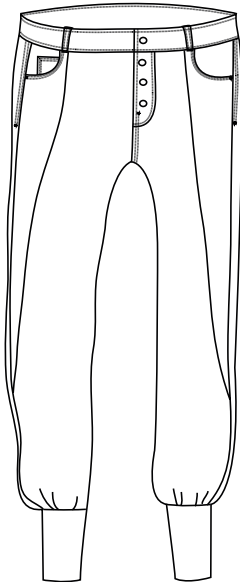

### Square pants

Jersey - 57% viskoosi, 38% polyamidi, 5% elastaani

77 EUR

	XS	S	M	L	XL	XXL
Waist	32	34	36	38	41	43
Length	77	77	79	81	81	81

black