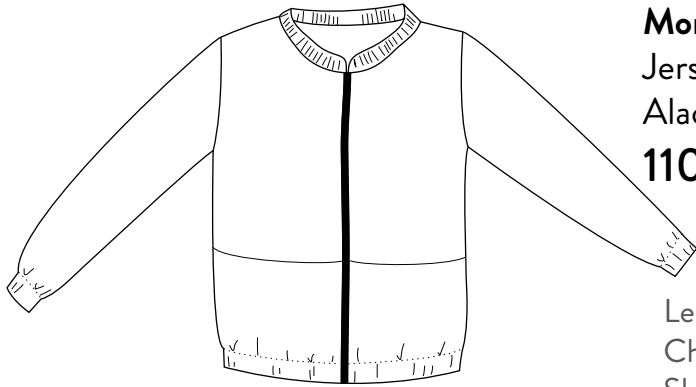

Momentus cardie

Jersey - 65% modaali, 30% polyesteri, 5% elastaani.

Alaosa kudottukangas neule 97% polyesteri, 3% elastaani

110 EUR

Length
Chest
Sleeve

	XS	S	M	L	XL	XXL
Length	62	62	64	66	66	X
Chest	50	52	54	56	59	X
Sleeve	62	62	64	66	66	X

black

dove peach