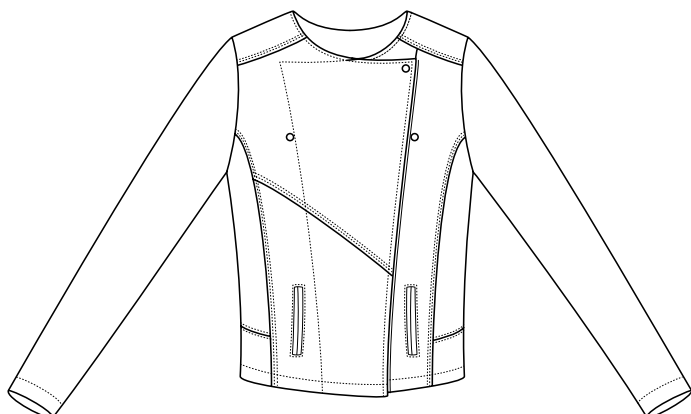

Harley jacket

Jersey - 82% puuvilla, 17% polyesteri,
1% elastaani

128 EUR

	XS	S	M	L	XL	XXL
Length	57	57	59	61,5	61,5	X
Chest	43	45	47	49	52	X
Sleeve	63	63	65	67	67	X

mid blue